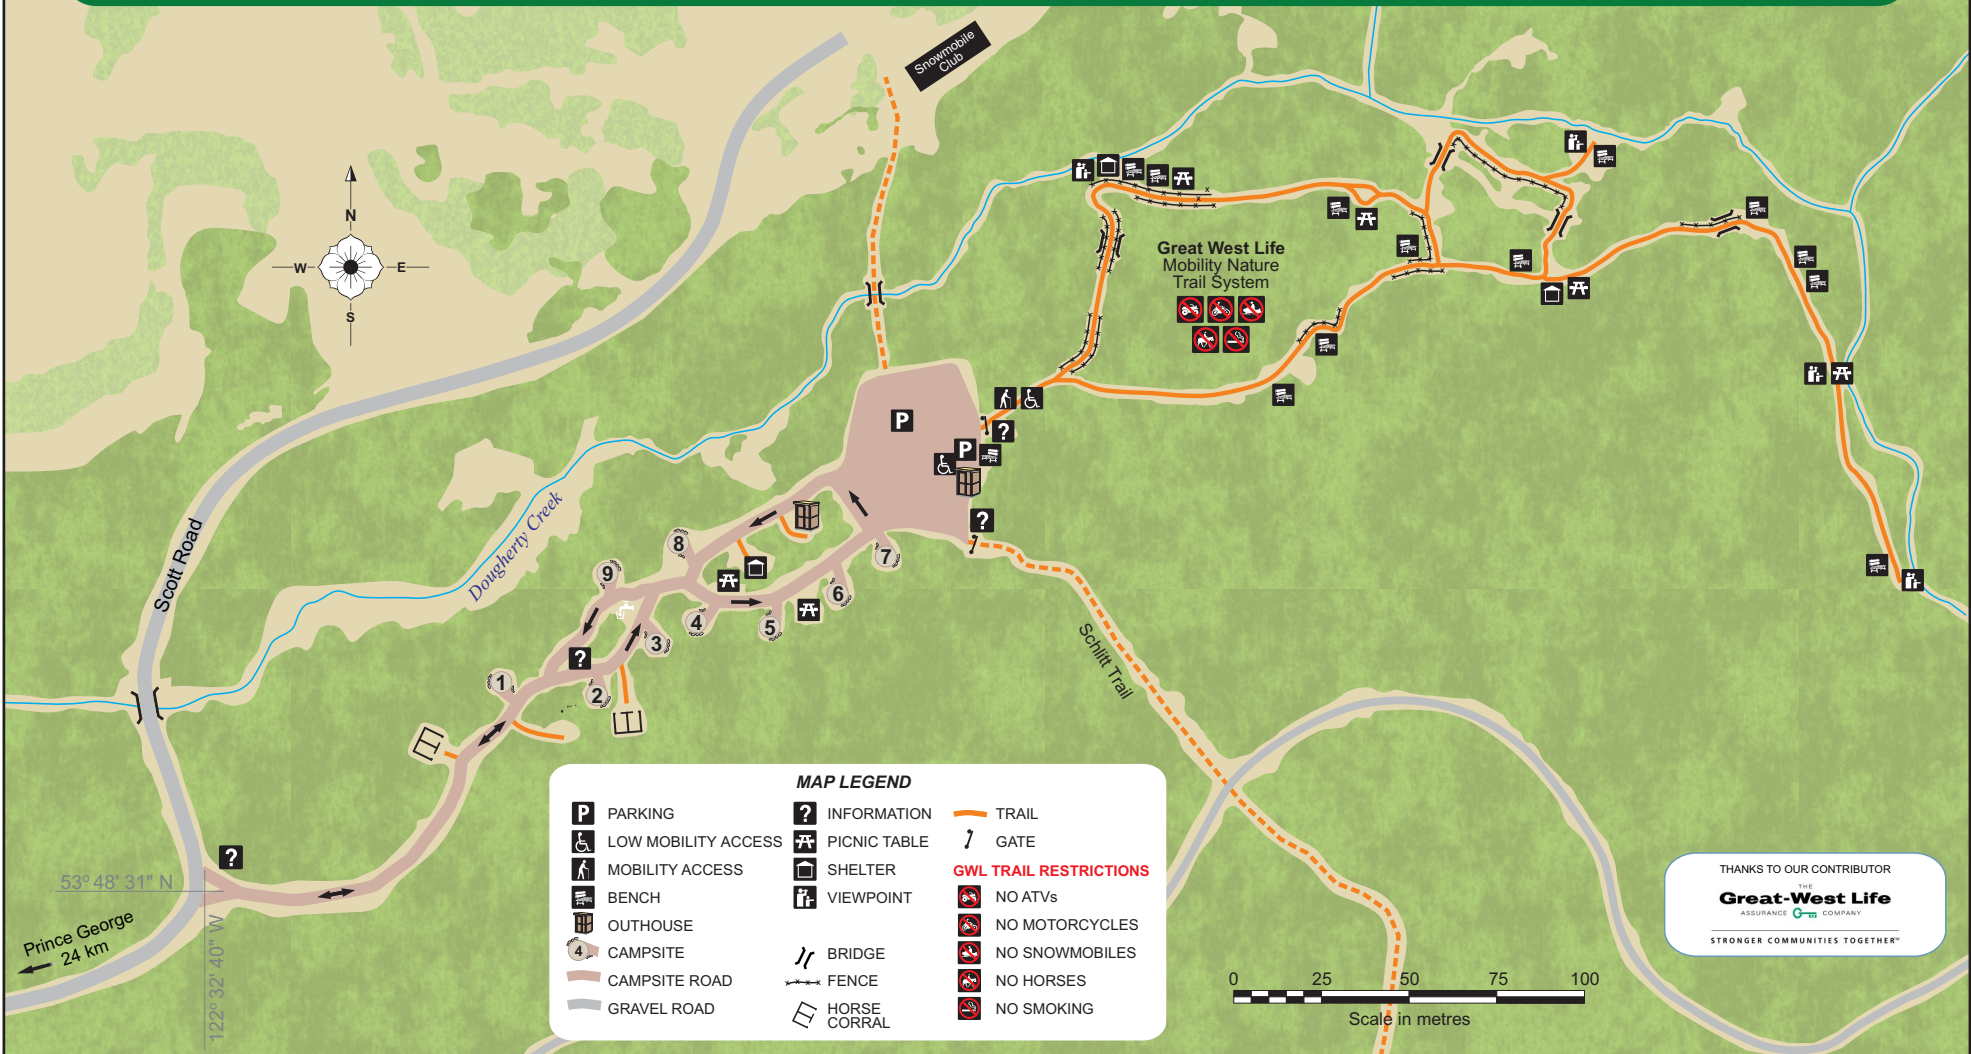

Recreation Sites and Trails BC

Dougherty Creek Recreation Site

Campground and GWL Mobility Nature Trail

MAP LEGEND	
PARKING	INFORMATION
LOW MOBILITY ACCESS	PICNIC TABLE
MOBILITY ACCESS	SHELTER
BENCH	VIEWPOINT
OUTHOUSE	BRIDGE
CAMPSITE	FENCE
CAMPSITE ROAD	HORSE CORRAL
GRAVEL ROAD	TRAIL
	GATE
	GWL TRAIL RESTRICTIONS
	NO ATVs
	NO MOTORCYCLES
	NO SNOWMOBILES
	NO HORSES
	NO SMOKING